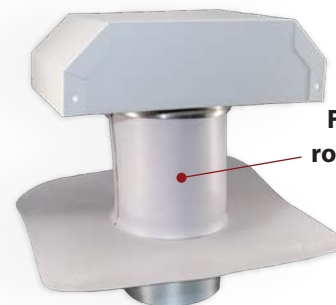

8" height meets low slope requirements.

FOR LOW SLOPE ROOF SYSTEMS

Including TPO, PVC & BUR.

HOOD COLORS

WHITE

TAN

GRAY

DARK GRAY

BROWN

BLACK

ALSO AVAILABLE IN
MADE TO ORDER COLORS

ROOF APPLICATIONS

Single-Ply • Built-Up

AVAILABLE SIZES

4" • 6" • 8" • 10"

& Made to Order

For TPO & PVC
roof applications
flashings are
available.

EZ FLAPPER™ EXHAUST VENT

SIZES

4"

6"

8"

10"

HOOD COLORS