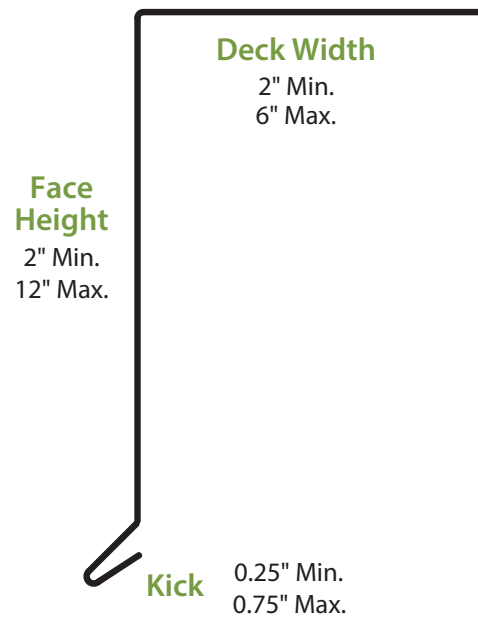

		
SOLAR WHITE	SANDSTONE	SURREY BEIGE
		
STONE WHITE	DOVE GRAY	SLATE GRAY
		
REGAL WHITE	ASH GRAY	SIERRA TAN
		
MED. BRONZE	MANSARD BRN.	CHARCOAL GRAY

SIZES

DRIP EDGE

CLEAT (OPTIONAL)

Sized to match drip edge