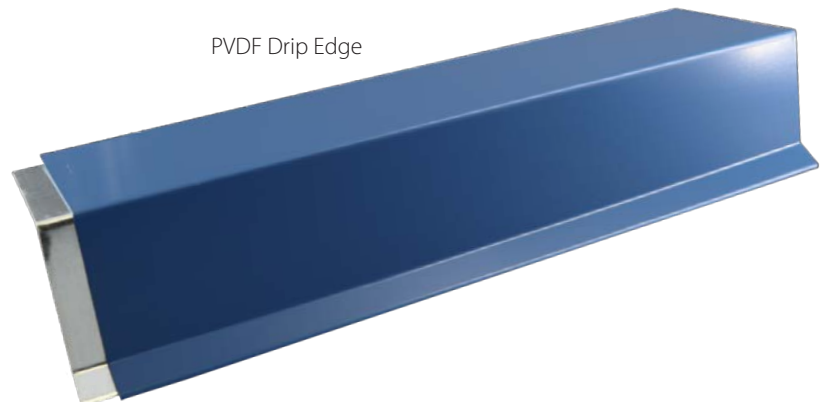

# PAINTED PVDF DRIP EDGE

FlashCo's Painted PVDF Drip Edge is used on low-slope roofing systems as perimeter edge metal to prevent moisture intrusion and control the flow of water away from fascia and siding materials. PVDF Drip Edge products are manufactured using 24-gauge, G90 galvanized steel sheet that is painted. The rich and vibrant painted colors are produced with Kynar 500® or Hylar 5000® resins, which provide superior color retention and allow FlashCo to offer non-prorated coating warranties for most applications. FlashCo's Painted PVDF Drip Edge is easy to install, saving contractors time on the roof.

## INSTALLATION INSTRUCTIONS

1. Check to make sure wall is free of debris and all membrane is secured to the wall.
2. Make sure that all metal components have been isolated from ACQ treated lumber with appropriate membrane materials.
3. If using a cleat, install using galvanized steel roofing nails.
4. Place the drip side of the drip edge onto the cleat (if used) and secure with galvanized steel roofing nails.
5. Install approved cover tape or roofing membrane per roofing manufactures instructions.
6. Peel all plastic from drip edge and dispose of properly.

## FEATURES AND BENEFITS

- Manufactured with 24-gauge, G90 galvanized steel
- Made to order and sold in 10' lengths
- Available in 25 rich and vibrant colors
- Most orders are delivered on FlashCo's trucks to prevent damage

PVDF Drip Edge

PRODUCT OPTIONS

Closed hem, no cleat

Open hem, with cleat

FAST SHIP COLORS

FlashCo offers 25 rich and vibrant painted colors produced with Kynar 500® or Hylar 5000® resins. Please request a color card to see the full set of options available. Fast ship colors are available for quick delivery.