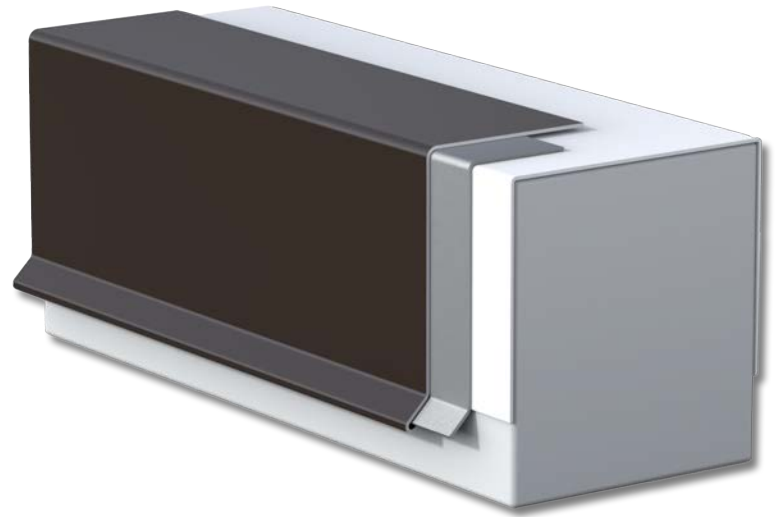

# PAINTED PVDF DRIP EDGE

FlashCo's Painted PVDF Drip Edge is used on low-slope roofing systems as perimeter edge metal to prevent moisture intrusion and control the flow of water away from fascia and siding materials. PVDF Drip Edge products are manufactured using 24-gauge, G90 galvanized steel sheet that is painted. The rich and vibrant painted colors are produced with Kynar 500® or Hylar 5000® resins, which provide superior color retention and allow FlashCo to offer non-prorated coating warranties for most applications. FlashCo's Painted PVDF Drip Edge is easy to install, saving contractors time on the roof.

## INSTALLATION INSTRUCTIONS

1. Check to make sure wall is free of debris and all membrane is secured to the wall.
2. Make sure that all metal components have been isolated from ACQ treated lumber with appropriate membrane materials.
3. If using a cleat, install using galvanized steel roofing nails.
4. Place the drip side of the drip edge onto the cleat (if used) and secure with galvanized steel roofing nails.
5. Install approved cover tape or roofing membrane per roofing manufactures instructions.
6. Peel all plastic from drip edge and dispose of properly.

## FEATURES AND BENEFITS

- Manufactured with 24-gauge, G90 galvanized steel
- Made to order and sold in 10' lengths
- Available in 25 rich and vibrant colors
- Most orders are delivered on FlashCo's trucks to prevent damage

PVDF Drip Edge

PRODUCT OPTIONS

Closed hem, no cleat

Open hem, with cleat

FAST SHIP COLORS

FlashCo offers 25 rich and vibrant painted colors produced with Kynar 500® or Hylar 5000® resins. Please request a color card to see the full set of options available. Fast ship colors are available for quick delivery.